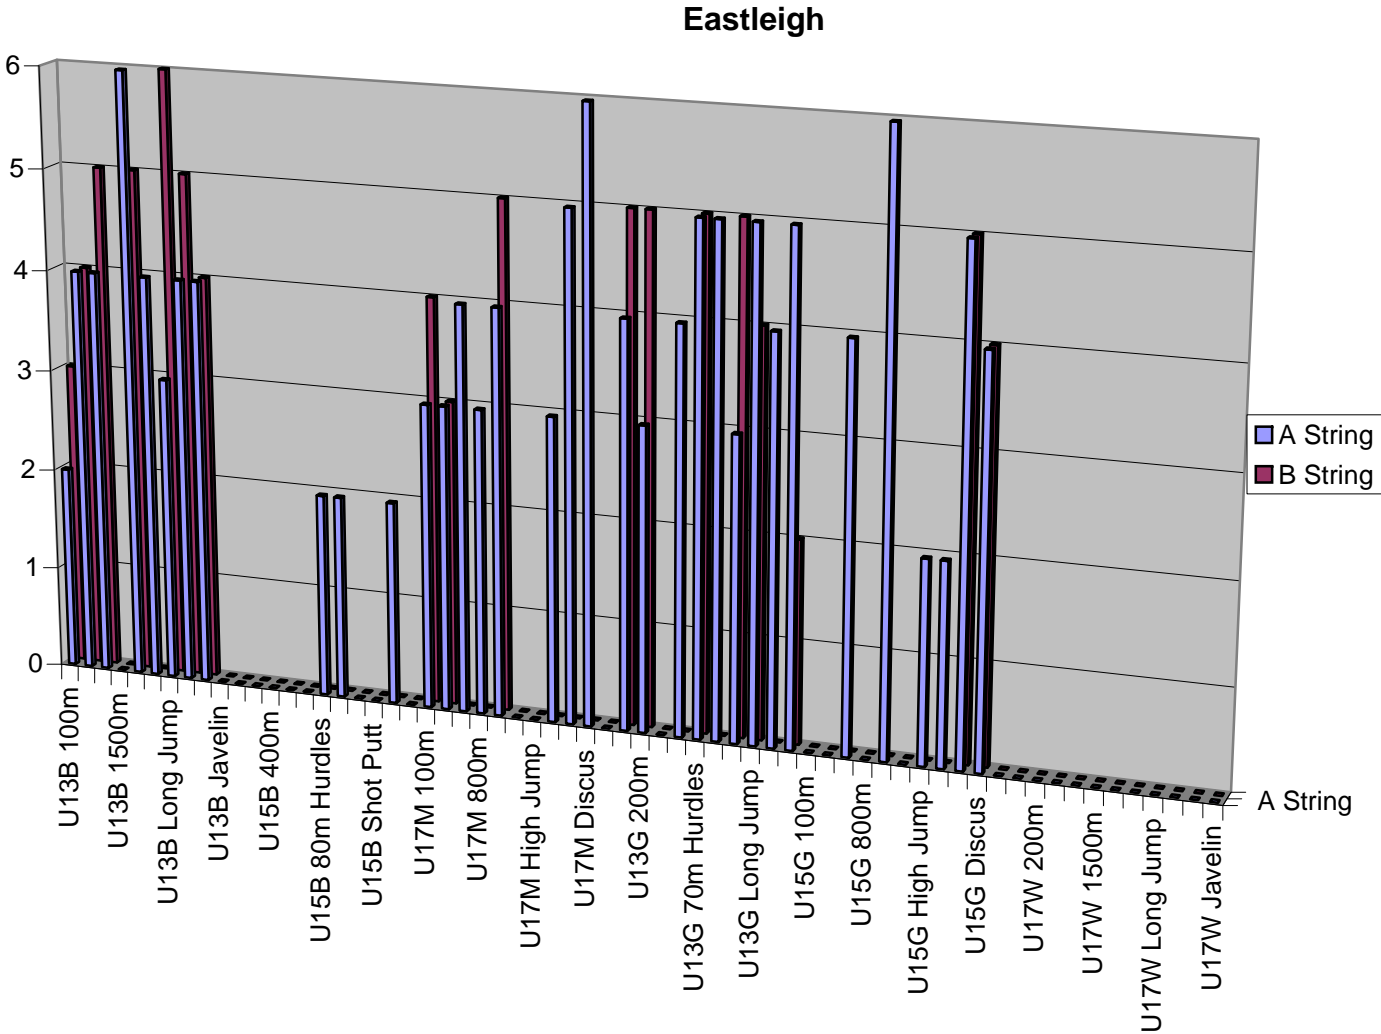

Wessex League Match 3 - 8th July 2007.xls

U13G 100m	4	5	5	6	2	0	6	3	3	4	0	0	1	3
U13G 200m	3	5	5	2	4	4	6	6	2	3	0	0	1	1
U13G 800m	0	0	0	3	5	5	4	6	6	4	0	0	6	3
U13G 1200m	4	0	3	4	5	6	0	0	6	5	0	0	3	6
U13G 70m Hurdles	5	5	4	6	0	0	0	0	6	4	0	0	6	6
U13G High Jump	5	0	4	0	0	0	3	5	6	6	0	0	3	10
U13G Shot Putt	3	5	6	4	5	0	4	6	2	3	0	0	1	3
U13G Long Jump	5	4	4	6	3	2	2	3	6	5	0	0	1	1
U13G Discus	4	0	6	6	0	0	0	0	5	5	0	0	6	10
U13G Javelin	5	2	6	6	4	4	2	3	3	5	0	0	1	1
U13G 4x100m Relay	6	---	5	---	0	---	4	---	3	---	0	---	3	---
U15G 100m	0	0	3	4	6	0	5	6	4	5	0	0	3	6
U15G 200m	0	0	4	5	6	0	3	0	5	6	0	0	3	10
U15G 300m	4	0	2	5	3	0	5	0	6	6	0	0	1	10
U15G 800m	0	0	4	5	3	0	6	0	5	6	0	0	3	10
U15G 1500m	6	0	4	5	0	0	5	6	0	0	0	0	6	10
U15G 75m Hurdles	0	0	3	0	6	0	5	0	4	6	0	0	3	15
U15G High Jump	2	0	3	0	4	0	5	6	6	0	0	0	1	15
U15G Long Jump	2	0	4	5	6	0	3	4	5	6	0	0	1	6
U15G Shot Putt	5	5	4	4	3	2	2	3	6	6	0	0	1	1
U15G Discus	4	4	5	5	3	3	0	0	6	6	0	0	3	3
U15G Javelin	0	0	5	5	0	0	4	0	6	6	0	0	6	10
U15G 4x100m Relay	0	---	5	---	0	---	6	---	4	---	0	---	6	---
U17W 100m	0	0	5	6	4	0	3	0	6	0	0	0	3	15
U17W 200m	0	0	5	6	3	0	4	0	6	0	0	0	3	15
U17W 300m	0	0	5	6	3	0	6	0	4	0	0	0	3	15
U17W 800m	0	0	5	0	0	0	0	0	6	0	0	0	10	21
U17W 1500m	0	0	0	0	5	0	6	0	0	0	0	0	10	21
U17W 80m Hurdles	0	0	6	0	0	0	0	0	0	0	0	0	15	21
U17W High Jump	0	0	5	0	6	0	0	0	4	0	0	0	6	21
U17W Long Jump	0	0	3	4	4	0	6	5	5	6	0	0	3	6
U17W Shot Putt	0	0	5	5	0	0	0	0	6	6	0	0	10	10
U17W Discus	0	0	5	5	0	0	0	0	6	6	0	0	10	10
U17W Javelin	0	0	6	5	0	0	0	0	5	6	0	0	10	10
U17W 4x100m Relay	0	---	6	---	0	---	0	---	0	---	0	---	15	---
Totals:	140	79	315	271	244	136	203	113	304	232	0	0	264	513
Team Totals:		219		586		380		316		536		0		777
Adjustment:														

Competition:	Pts
1 Isle of Wight	586
2 Team Southampton	536
3 Poole	380
4 Portsmouth	316
5 Eastleigh	219
6 Winchester	0