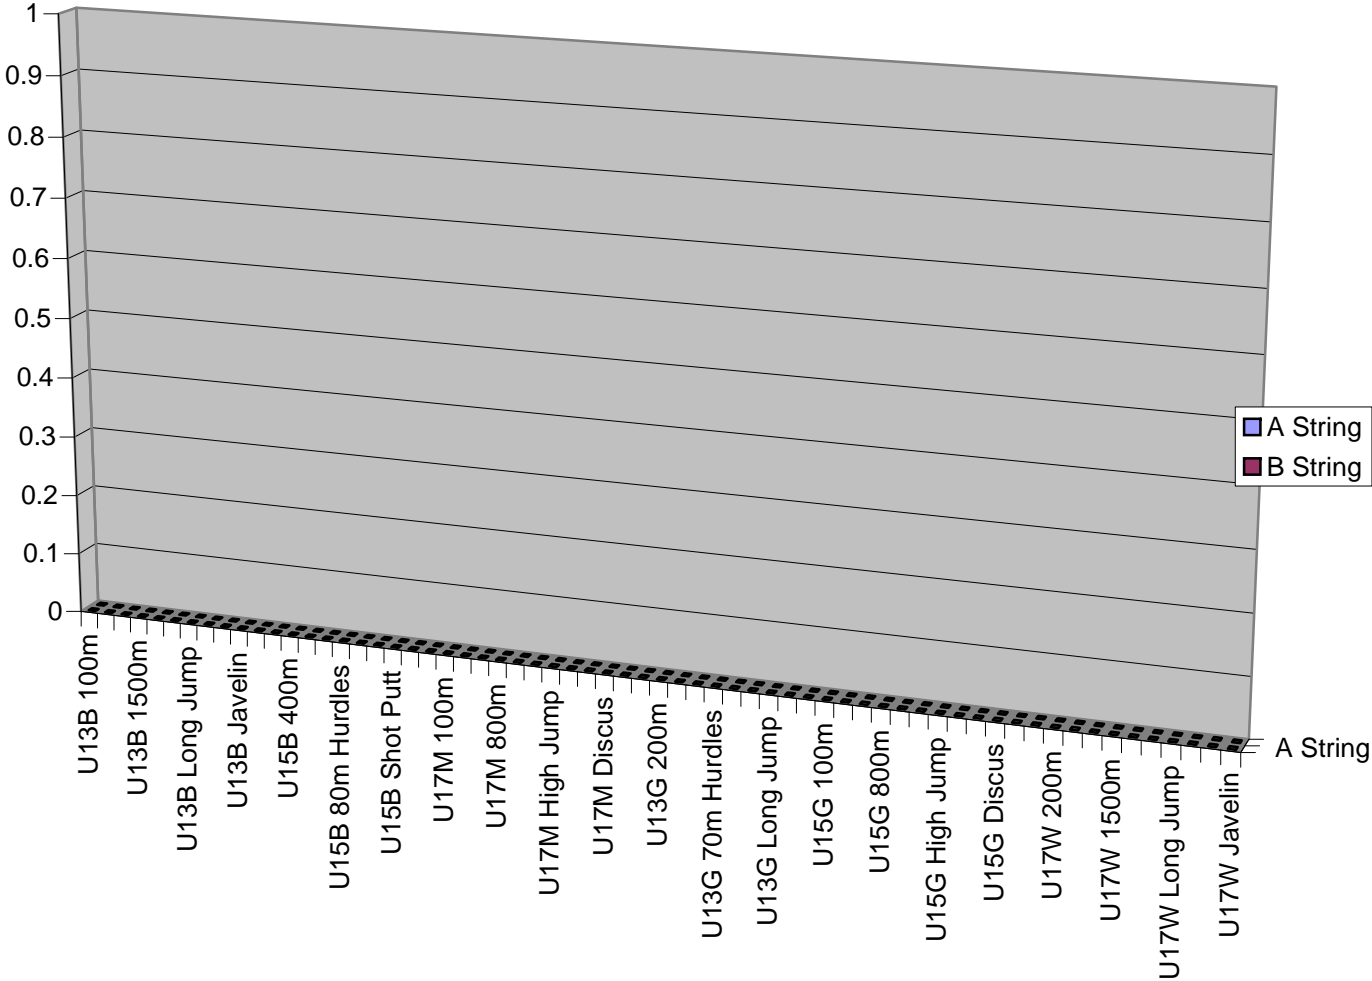

Competition:	Pts
1 Isle of Wight	586
2 Team Southampton	536
3 Poole	380
4 Portsmouth	316
5 Eastleigh	219
6 Winchester	0

Isle of Wight

Poole

Portsmouth

Team Southampton

Winchester

Wessex League Match 3 - 8th July 2007.xls