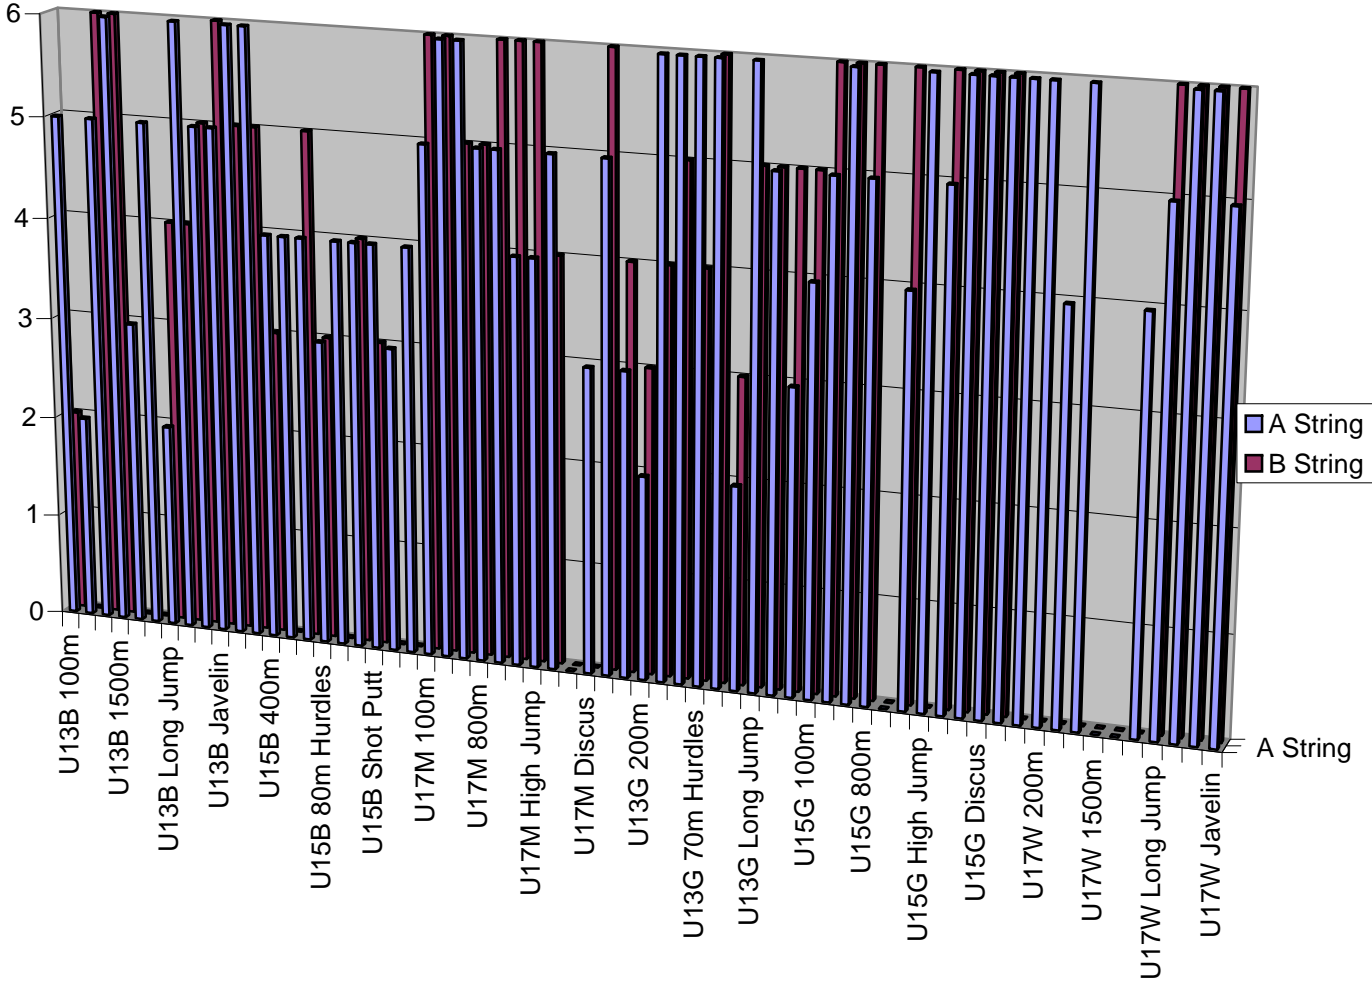

Competition:	Pts
1 Isle of Wight	586
2 Team Southampton	536
3 Poole	380
4 Portsmouth	316
5 Eastleigh	219
6 Winchester	0

Isle of Wight

Poole

Portsmouth

Team Southampton

Winchester

Wessex League Match 3 - 8th July 2007.xls