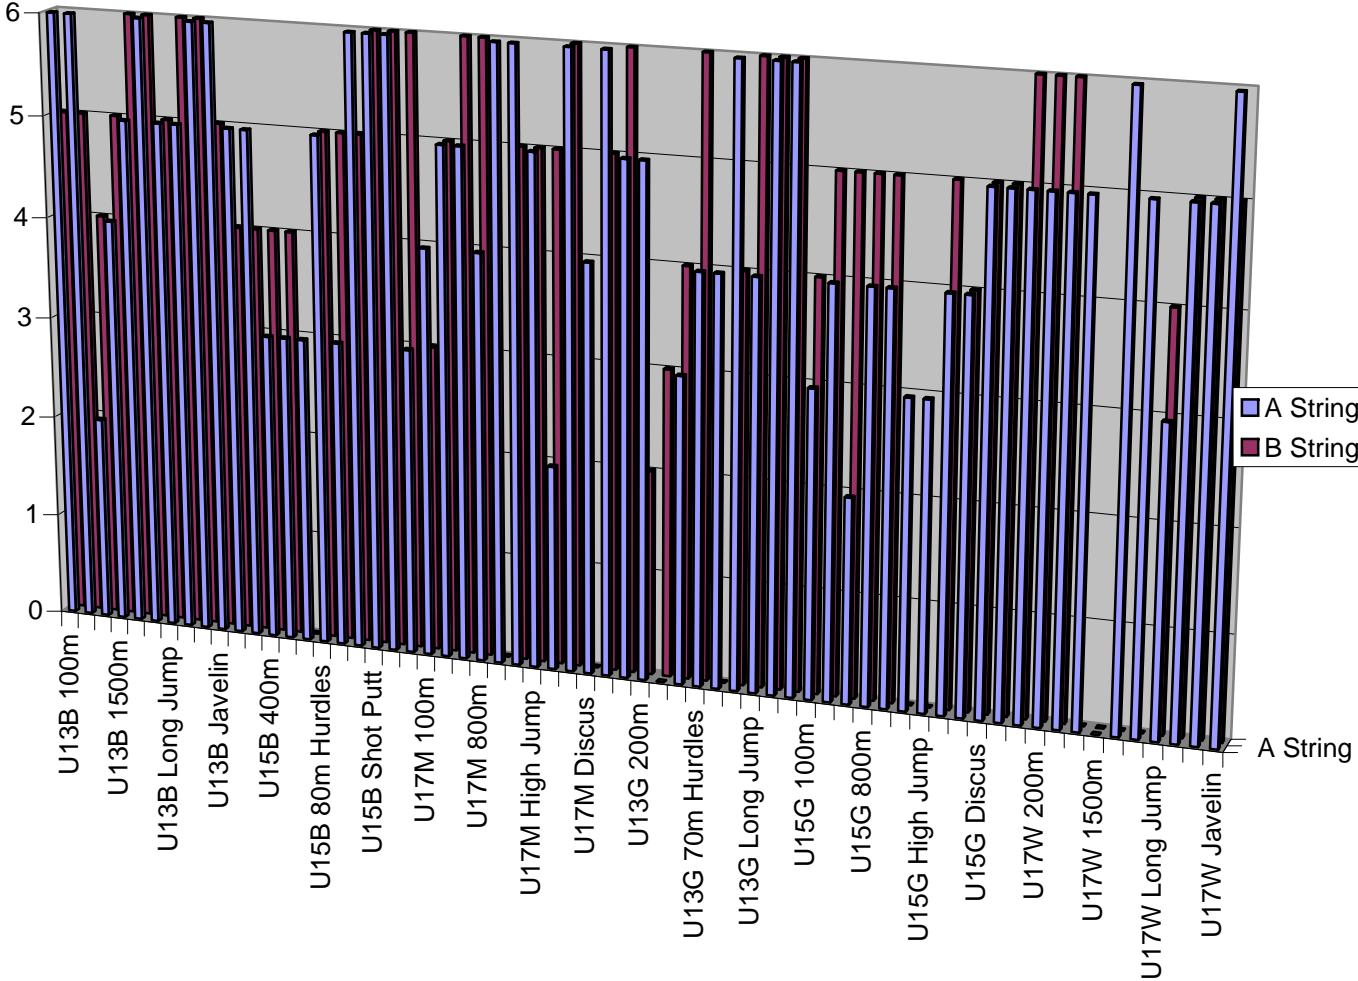

Isle of Wight