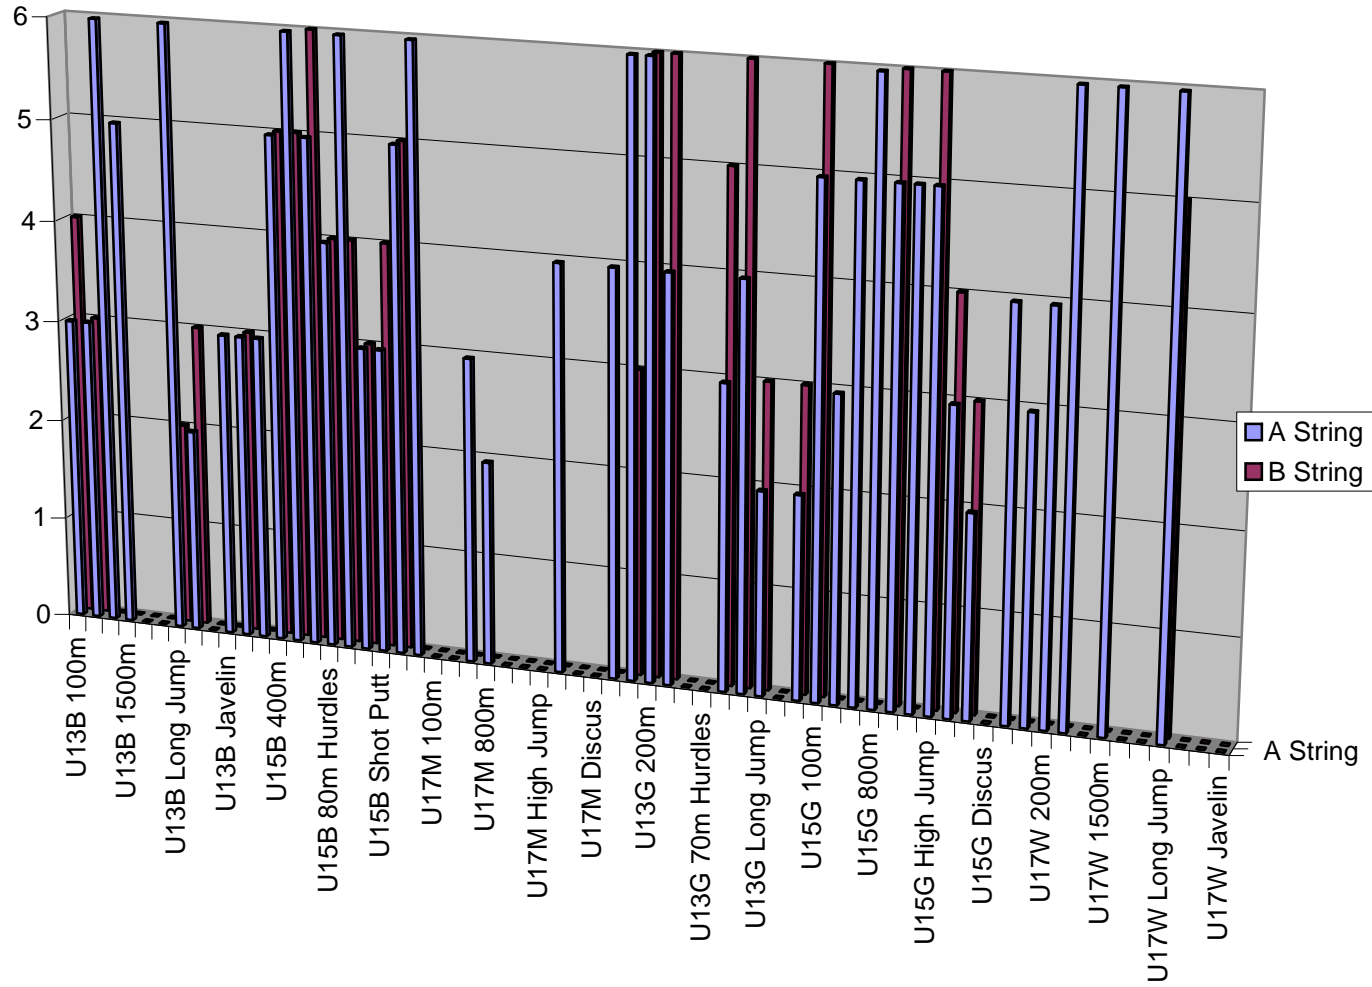

Competition:	Pts
1 Isle of Wight	586
2 Team Southampton	536
3 Poole	380
4 Portsmouth	316
5 Eastleigh	219
6 Winchester	0

Isle of Wight

Poole

Portsmouth

Team Southampton

Winchester

Wessex League Match 3 - 8th July 2007.xls