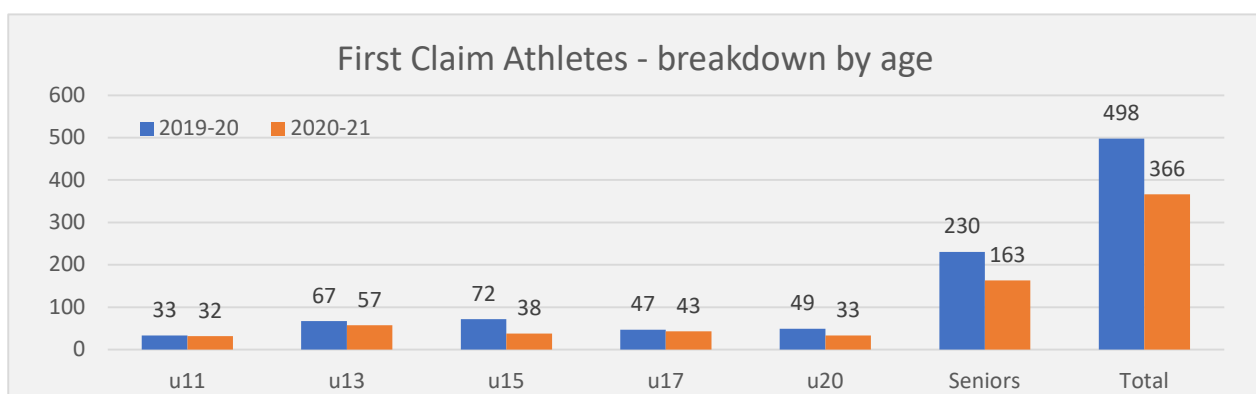

Membership breakdown for 2020-21 AGM

	2019-20	2020-21	Notes
First Claim Athletes	498	366	Paid up, SAC as first claim club + life members
Coaches	37	50	LoveAdmin have 50 self declared coaches
Officials	28	35	LoveAdmin have 35 self declared officials
Volunteer	38	70	"volunteers only". Some coaches and officials are athletes.
Total	601	436	2019-20 figures taken from EA, 2020-21 from LoveAdmin.

	2019-20	2020-21	Female	Male
u11	33	32	15	17
u13	67	57	29	28
u15	72	38	23	15
u17	47	43	21	22
u20	49	33	17	16
Seniors	230	163	52	111
Total	498	366	157	209