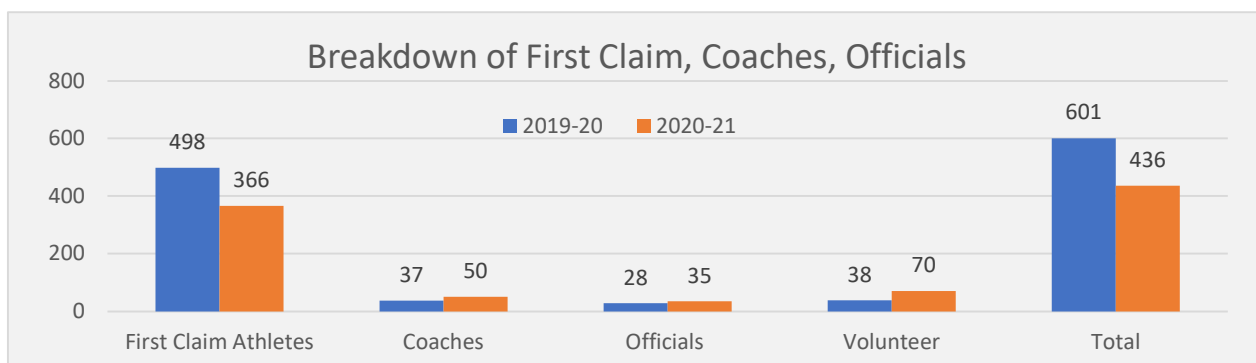

Membership breakdown for 2020-21 AGM

	2019-20	2020-21	Notes
First Claim Athletes	498	366	Paid up, SAC as first claim club + life members
Coaches	37	50	LoveAdmin have 50 self declared coaches
Officials	28	35	LoveAdmin have 35 self declared officials
Volunteer	38	70	"volunteers only". Some coaches and officials are athletes.
Total	601	436	2019-20 figures taken from EA, 2020-21 from LoveAdmin.

	2019-20	2020-21	Female	Male
u11	33	32	15	17
u13	67	57	29	28
u15	72	38	23	15
u17	47	43	21	22
u20	49	33	17	16
Seniors	230	163	52	111
Total	498	366	157	209